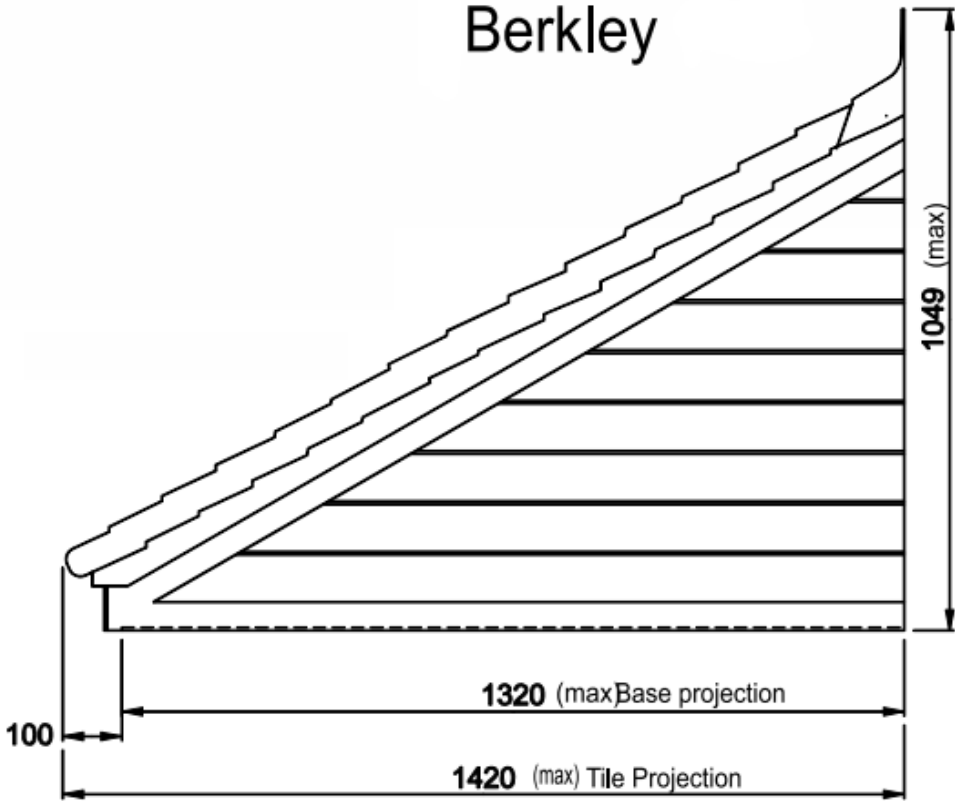

# Berkley

Tile available in Terracotta, Grey, or Brown

Special colours are available on request.

Due to moulding restrictions the height cannot be varied but will be reduced if the projection is changed

Base available in White, Brown, Light Oak, Rosewood, or Black