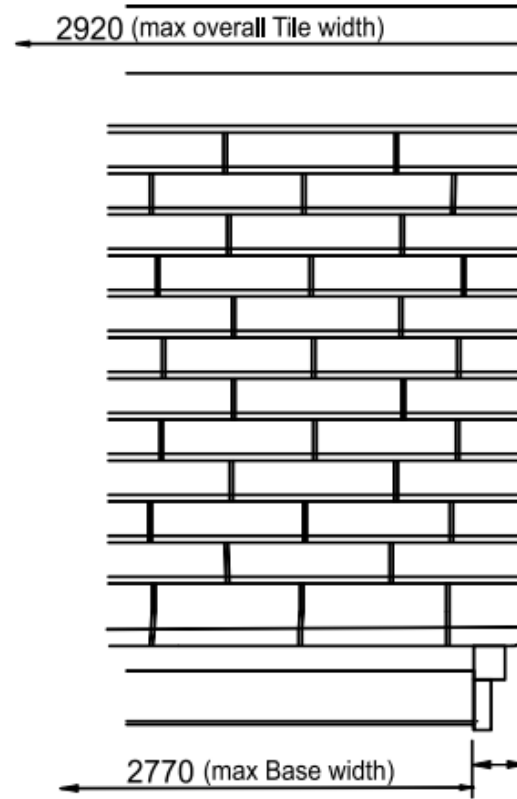

# Berkley

Tile available in Terracotta, Grey, or Brown

Special colours are available on request.

Due to moulding restrictions the height cannot be varied but will be reduced if the projection is changed

Base available in White, Brown, Light Oak, Rosewood, or Black

Tile width required

Base width required

Tile projection required

Base projection required

Tile Colour

Base Colour

Company Name

Reference