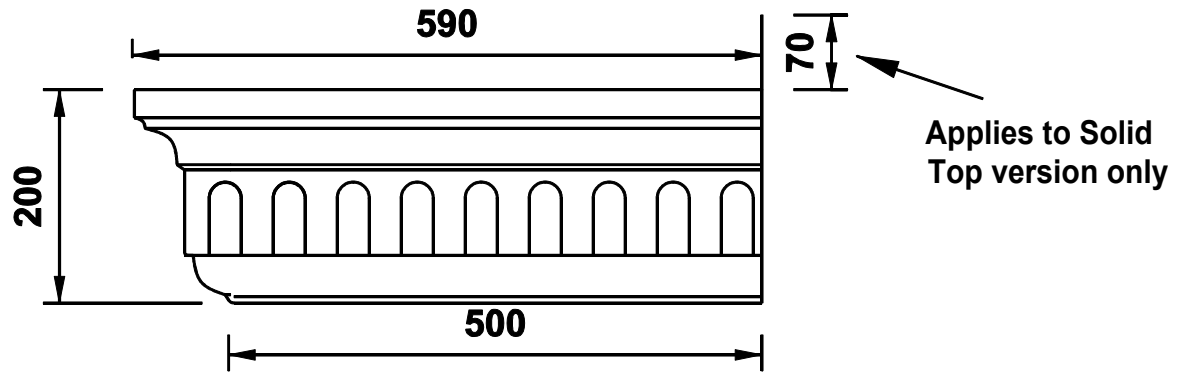

FRONT VIEW

Available in 3 shades of white,
Brown, Light Oak and
Rosewood.

SIDE VIEW

Standard sizes: 1550 x 500
2050 x 500

Special colours and sizes available by request