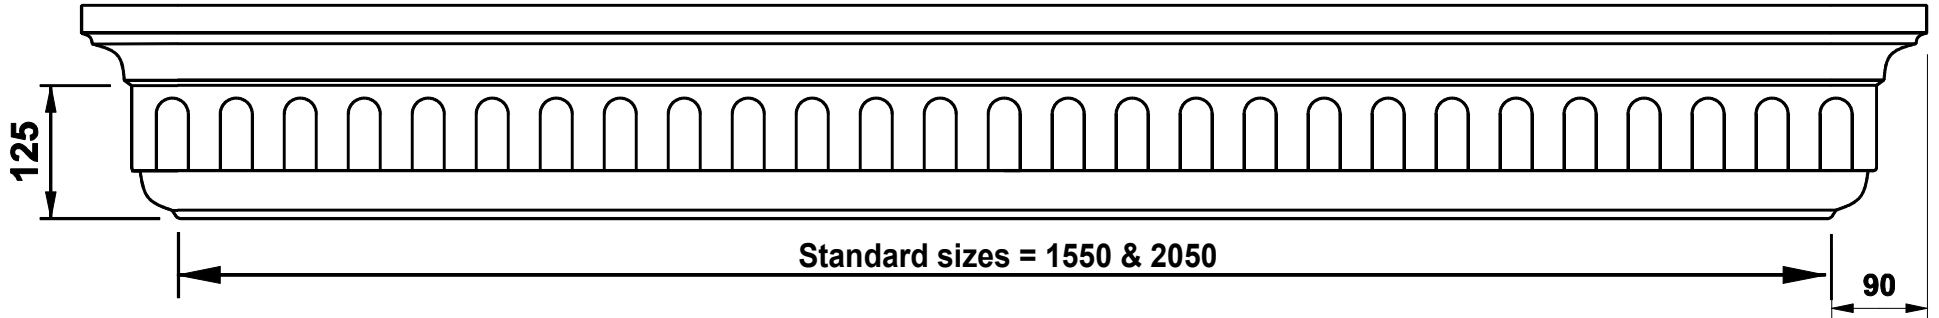

FRONT VIEW

Available in 3 shades of white,
Brown, Light Oak and
Rosewood.

SIDE VIEW

Standard sizes: 1550 x 500
2050 x 500

Special colours and sizes available by request